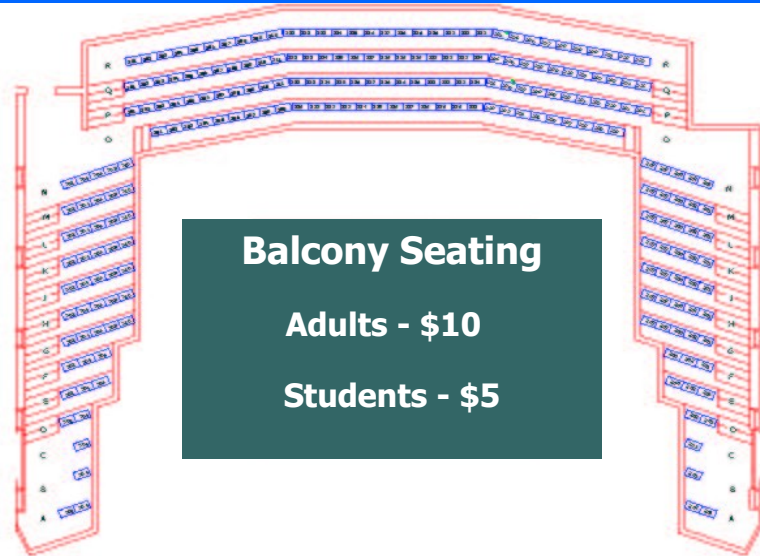

Seating Chart for *Christmas Pops 2010*

Tickets will be best available at the time your order is received.
For special seating needs, contact the box office at 616.574.5600.

Balcony Seating

Adults - \$10

Students - \$5

Mezzanine Seating

Seating on the Mezzanine level is extremely limited. Please call the CAW Box Office at 616.574.5600 for availability.

Orchestra Seating

Seating on the orchestra level is extremely limited. Please call the CAW Box Office at 616.574.5600 for availability.