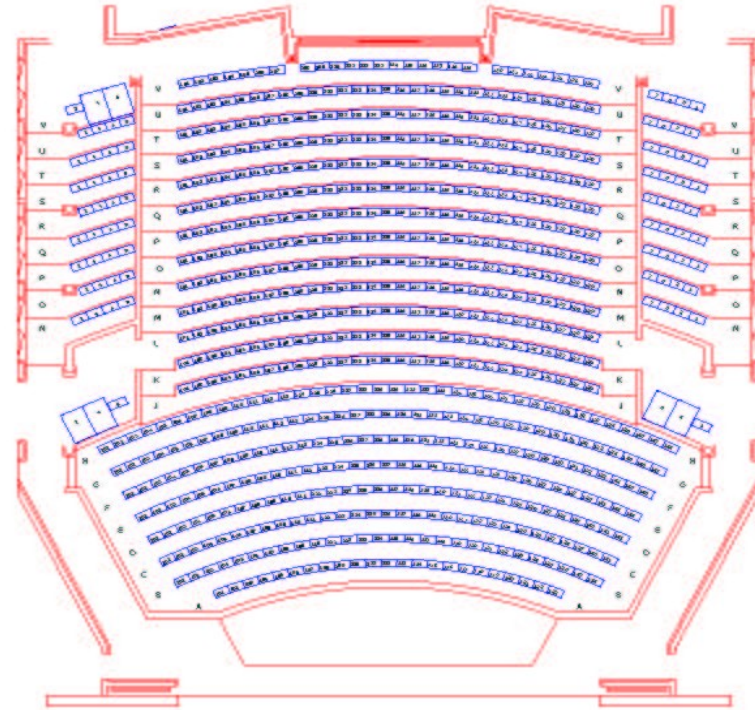

Seating Chart for *Christmas Pops 2010*

Tickets will be best available at the time your order is received.
For special seating needs, contact the box office at 616.574.5600.

Balcony Seating

Adults - \$10

Students - \$5

Mezzanine Seating

Seating on the Mezzanine level is extremely limited. Please call the CAW Box Office at 616.574.5600 for availability.

Orchestra Seating

Seating on the orchestra level is extremely limited. Please call the CAW Box Office at 616.574.5600 for availability.