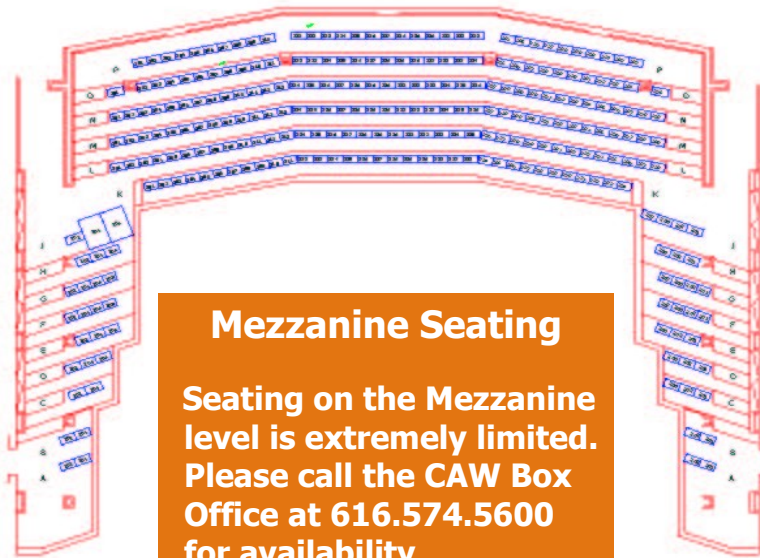

Seating Chart for *Christmas Pops 2010*

Tickets will be best available at the time your order is received.
For special seating needs, contact the box office at 616.574.5600.

Balcony Seating

Adults - \$10

Students - \$5

Mezzanine Seating

Seating on the Mezzanine level is extremely limited. Please call the CAW Box Office at 616.574.5600 for availability.

Orchestra Seating

Seating on the orchestra level is extremely limited. Please call the CAW Box Office at 616.574.5600 for availability.